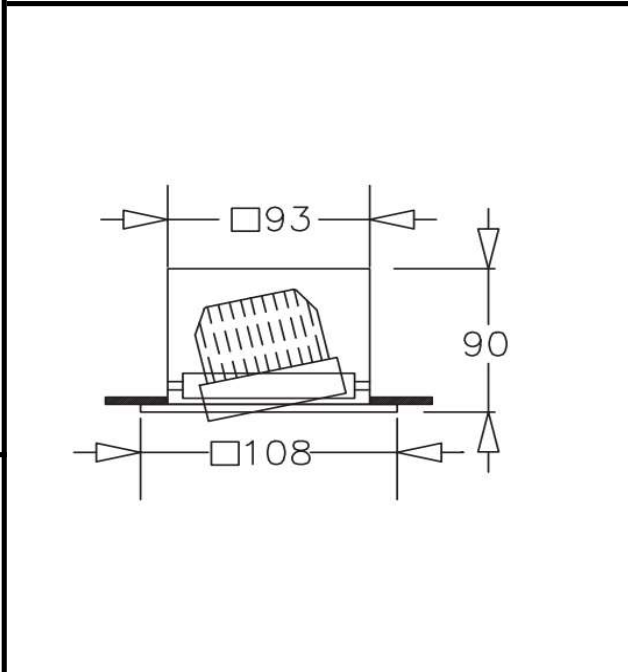

Sovitron Interior Pvt.Ltd.

<b>Model Name</b>	Element Single Head / DLTEESHDR1-15
<b>Description</b>	Downlighter

Technical description	Image
-----------------------	-------

<b>Dimension</b>	Outer Dia=108mm Cutout Dia=93mm H=90mm
<b>Frame</b>	Aluminium die-cast
<b>Color Tempertaure</b>	3000K
<b>Power</b>	15W
<b>Total Luminous Flux</b>	1350 lm
<b>Efficacy</b>	90 lm/W
<b>IP rating</b>	50
<b>Color Rendering</b>	≥80
<b>Mounting</b>	Recessed
<b>Beam angle</b>	15°/24°/38°
<b>Diffuser/Lens</b>	Lens
<b>Dimming</b>	NON-Dimmable
<b>Operating Voltage</b>	220-240 VAC
<b>Standard Lifetime</b>	L70 minimum at 50,000 burning hours

**Dimension diagram**

**Remarks:-**

Address: Plot #7 Saroorpur-Nangla Industrial Area,Ballabgharh-Sohna Road,Faridabad-121005  
Email: info@sovitron.com